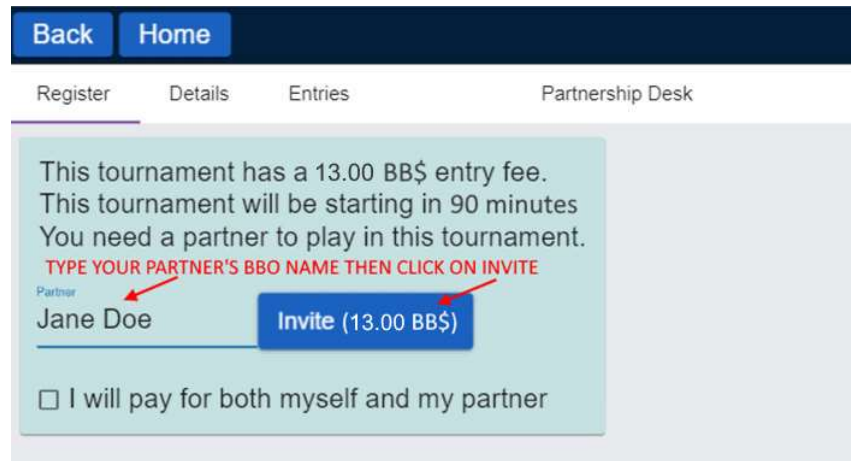

Either you or your partner can invite the other player. Type **your partner's name** on the **Partner** line and then click on the **Invite button** when it turns blue.

This sends an invitation to your partner (**who must also be logged into BBO**). When they accept the invitation you will both get a message on your screen confirming your entry. You can confirm your entry has been successful by clicking on **Entries**.

If you want, you can also pay for both your partner and yourself by clicking on the box next to that option, as in the image above.

That's it! You **do not need to stay logged into BBO** until the 2:00 PM start time but please log on no later than 1:55 PM to be safe. If you are not logged in at 2:00 PM the game will automatically start without you.